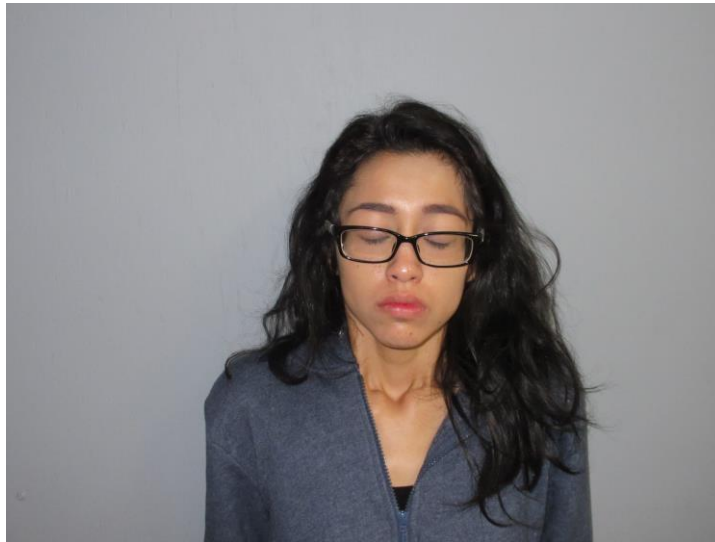

## TOWN OF PARADISE VALLEY POLICE DEPARTMENT

# Informational Release

October 13, 2018  
Sergeant Don Blume  
(480) 948-7418

**Romero, Manuel**

**Romero, Ray**

**Romero, Andrea**

**Santa-Cruz Ricardes, Deserea**

**Arrest Theft of a Motor Vehicle, Drug Possession  
Case # 2018-43923**

On 10-12-18 at 2008 hours, Paradise Valley Police contacted two suspicious vehicles occupied by four adults in the 5600 block of E. Nauni Valley Drive. The subjects were identified and both males had active warrants out of the City of Phoenix. Further investigation revealed that the 2004 Buick Le Sabre and 2011 VW Jetta they were in were reported stolen out of the city of Phoenix. All four subjects were placed under arrest and later booked into the Maricopa County Jail on the following charges: