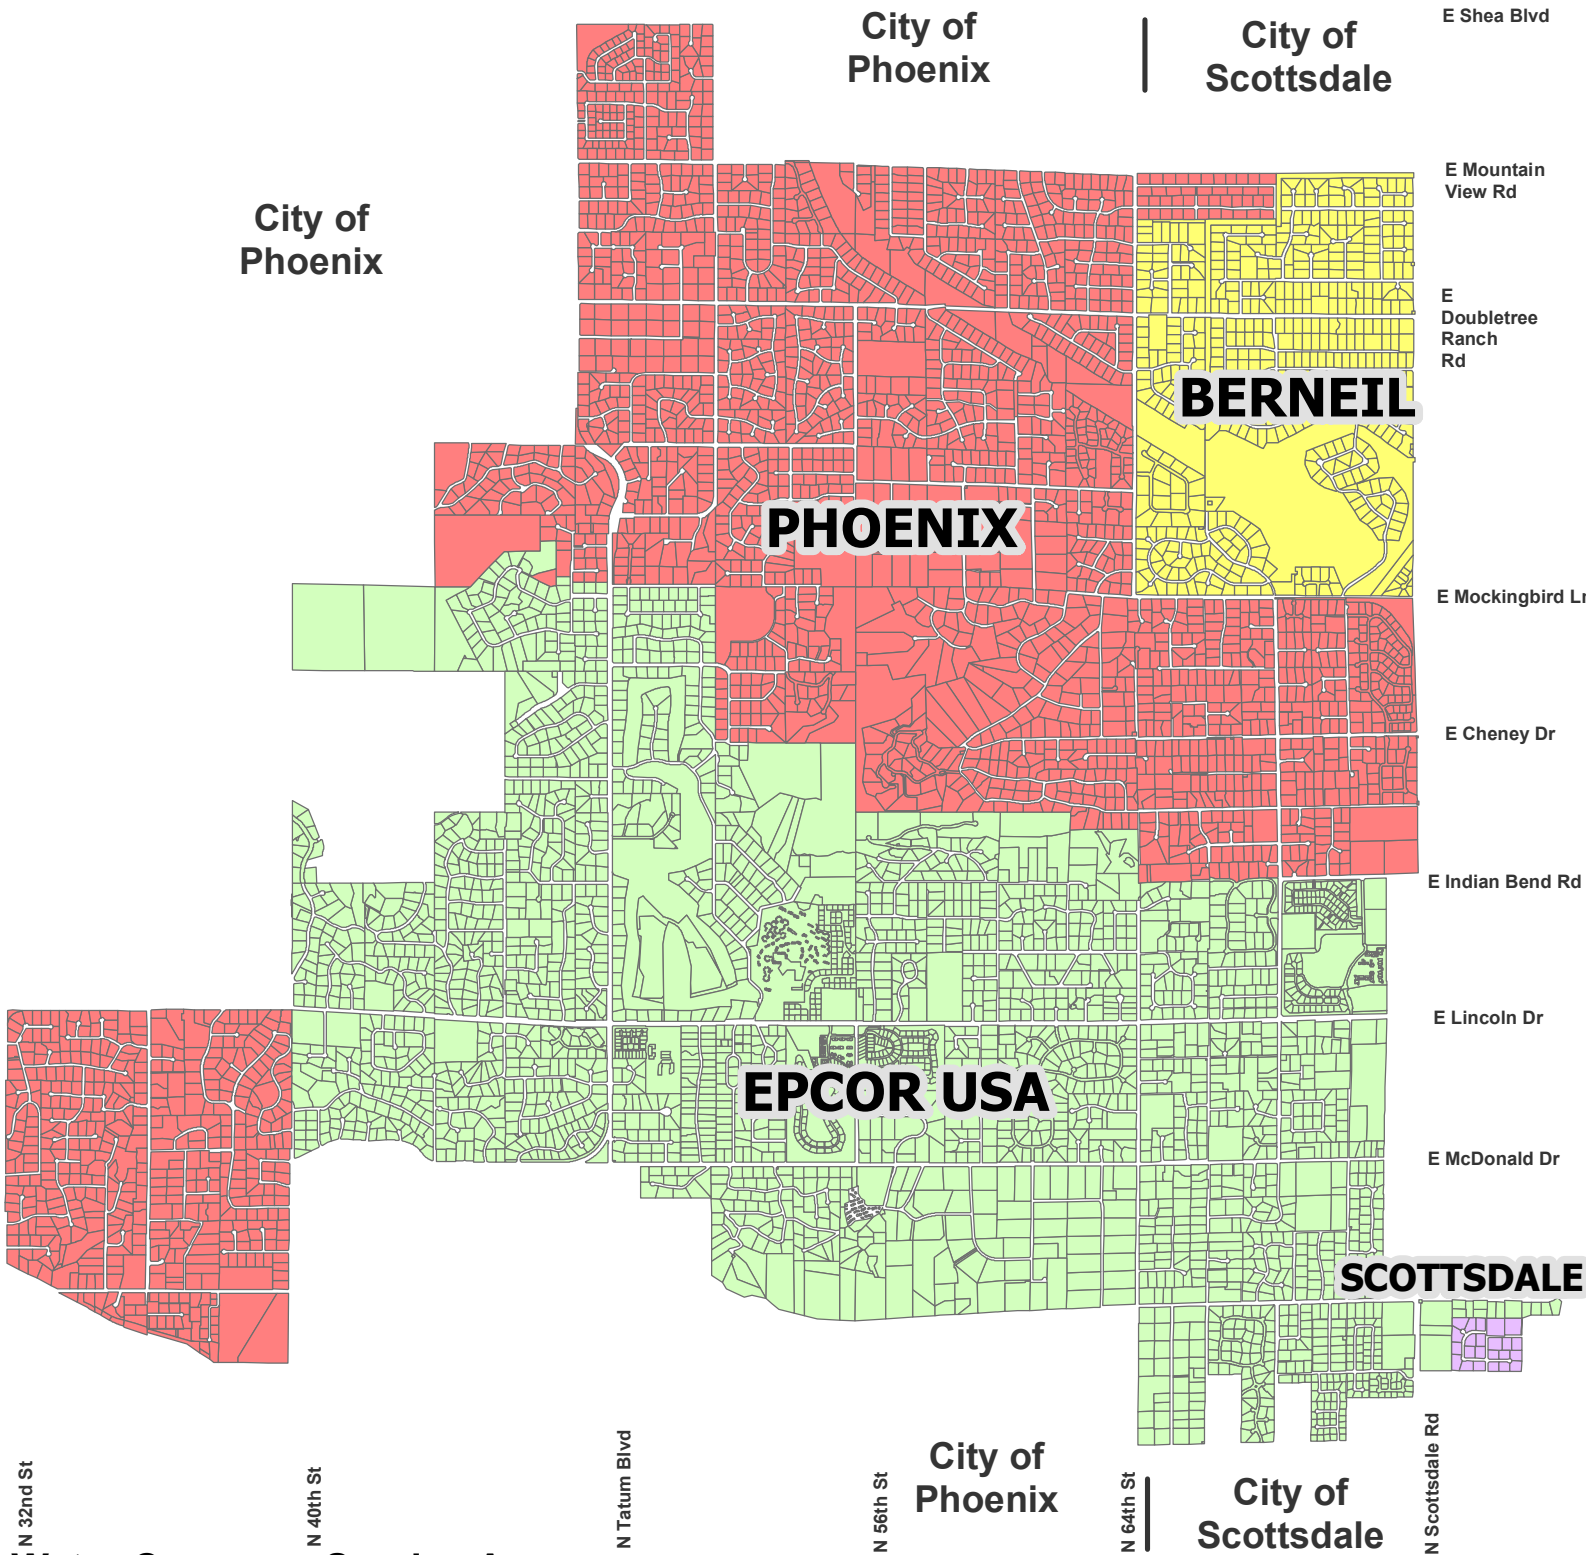

Town of Paradise Valley, AZ Water Company Map

Water Company Service Areas

- EPCOR (602-759-5972)
- CITY OF PHOENIX (602-262-6251)
- BERNEIL (480-966-0115)
- CITY OF SCOTTSDALE (480-312-5650)